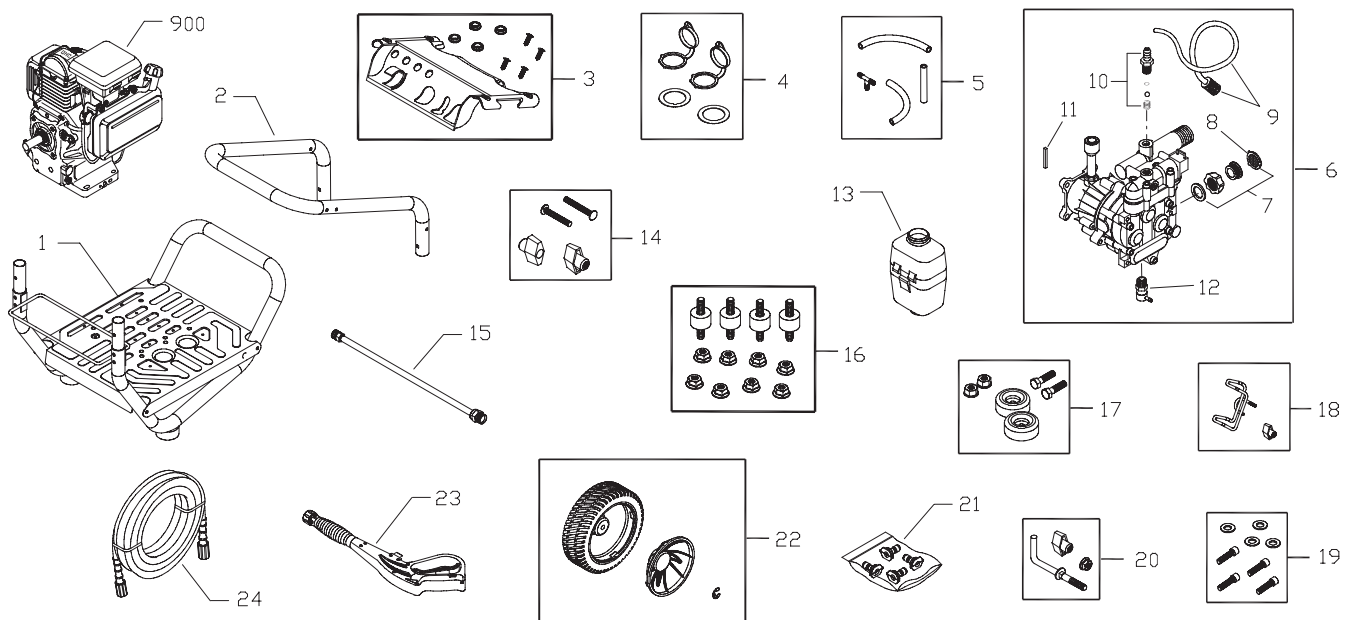

Exploded View and Parts List

EXPLODED VIEW — MAIN UNIT

Copyright © 2008 Briggs & Stratton Power Products Group, LLC. All rights reserved. No part of this material may be reproduced or transmitted in any form by any means without the express written permission of Briggs & Stratton Power Products Group, LLC.